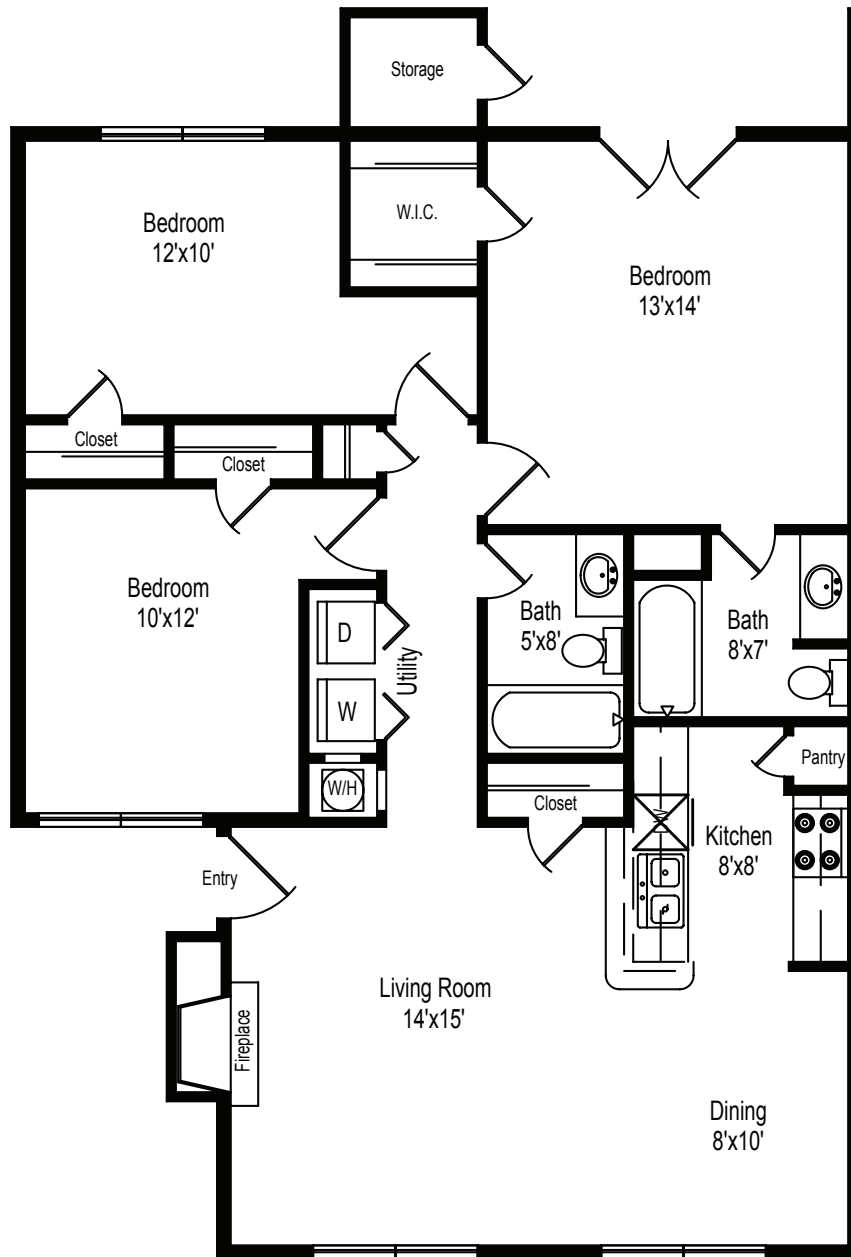

BRITTANY SQUARE

APARTMENTS

4720 READING RD ROSENBERG, TX | (281) 342-9006
BRITTANYSQUAREAPTS.COM | LEASING.BRITTANYSQUARE@URBANSWCAPITAL.COM

PROVENCE

3 bd / 2 bth

1,060 SQ. FT. *

*square footage is approximate