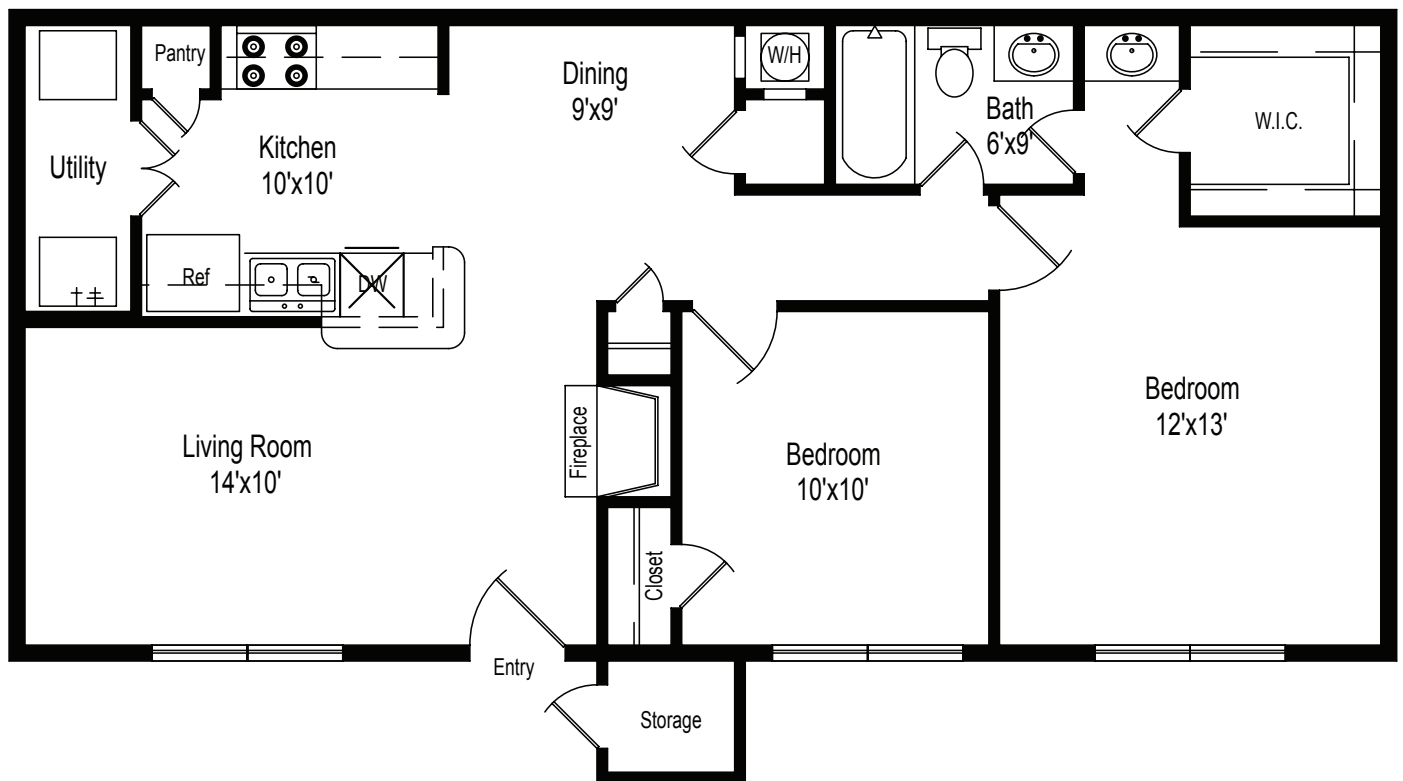

BRITTANY SQUARE

APARTMENTS

4720 READING RD ROSENBERG, TX | (281) 342-9006
BRITTANYSQUAREAPTS.COM | LEASING.BRITTANYSQUARE@URBANSWCAPITAL.COM

NORMANDY

2 bd / 1 bth

800 SQ. FT. *

*square footage is approximate