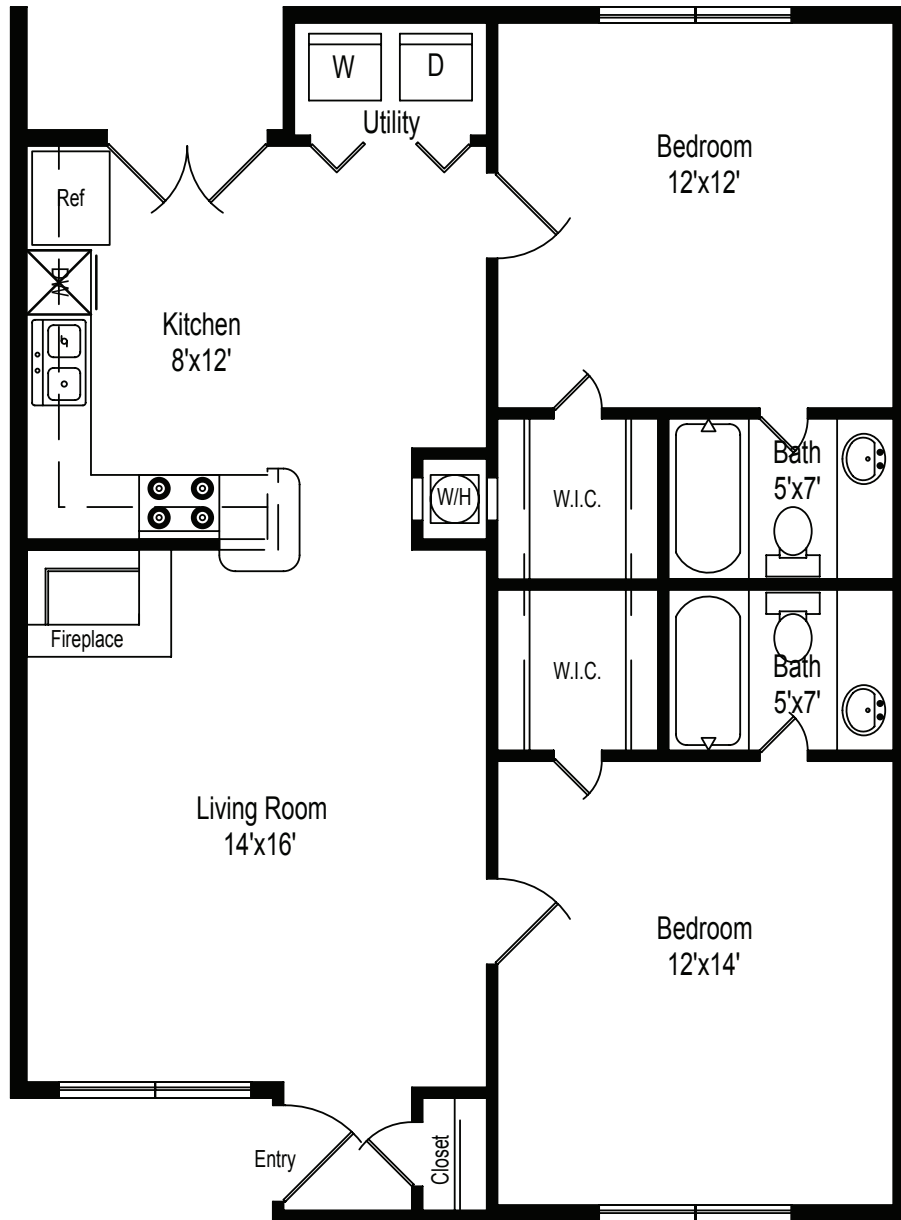

BRITTANY SQUARE

APARTMENTS

4720 READING RD ROSENBERG, TX | (281) 342-9006
BRITTANYSQUAREAPTS.COM | LEASING.BRITTANYSQUARE@URBANSWCAPITAL.COM

LORRAINE

2 bd / 2 bth

888 SQ. FT. *

*square footage is approximate