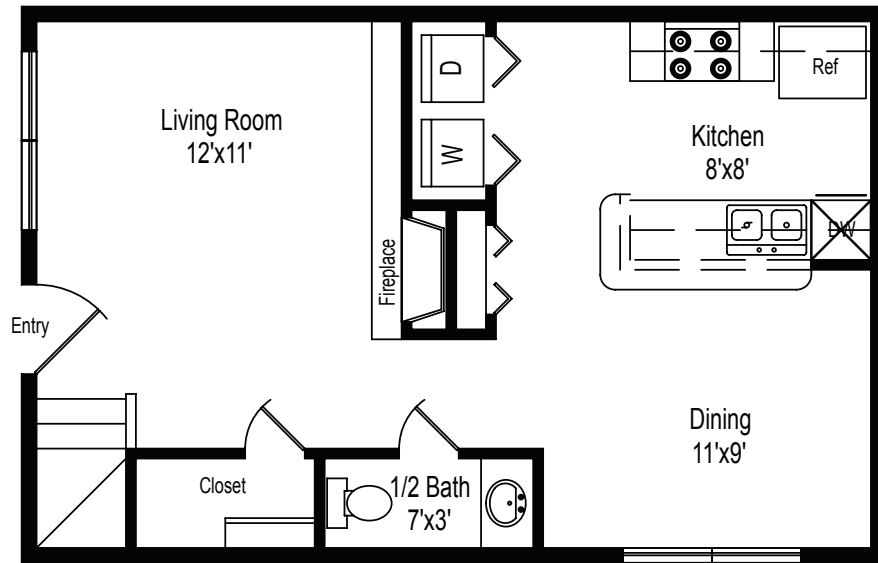

# BRITTANY SQUARE

## APARTMENTS

4720 READING RD ROSENBERG, TX | (281) 342-9006  
BRITTANY SQUARE APTS.COM | LEASING.BRITTANY SQUARE@URBANSWCAPITAL.COM

BORDEAUX

2 bd / 1.5 bth

1,044 SQ. FT. \*

\*square footage is approximate