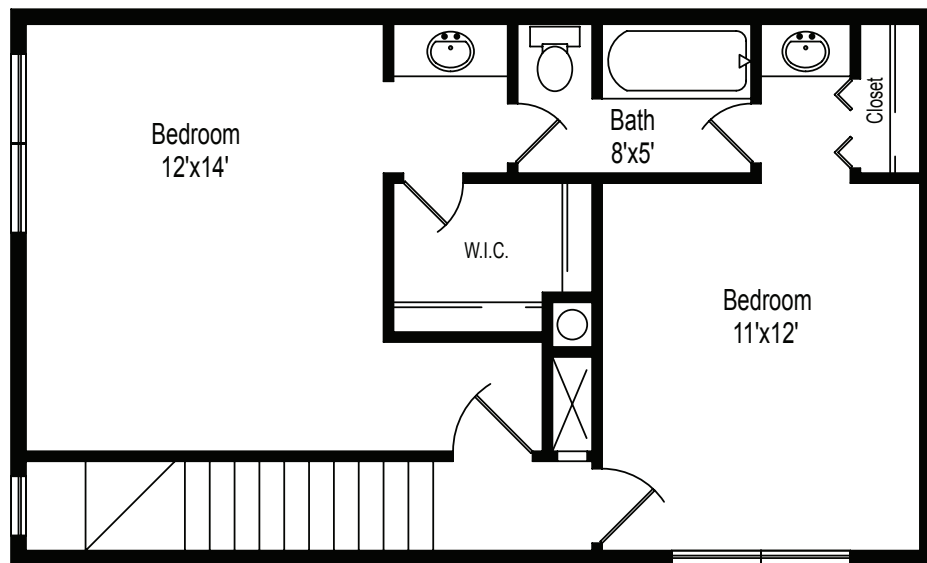

# BRITTANY SQUARE

## APARTMENTS

4720 READING RD ROSENBERG, TX | (281) 342-9006  
BRITTANY SQUARE APTS.COM | LEASING.BRITTANY SQUARE@URBANSWCAPITAL.COM

BORDEAUX

2 bd / 1.5 bth

1,044 SQ. FT. \*

\*square footage is approximate